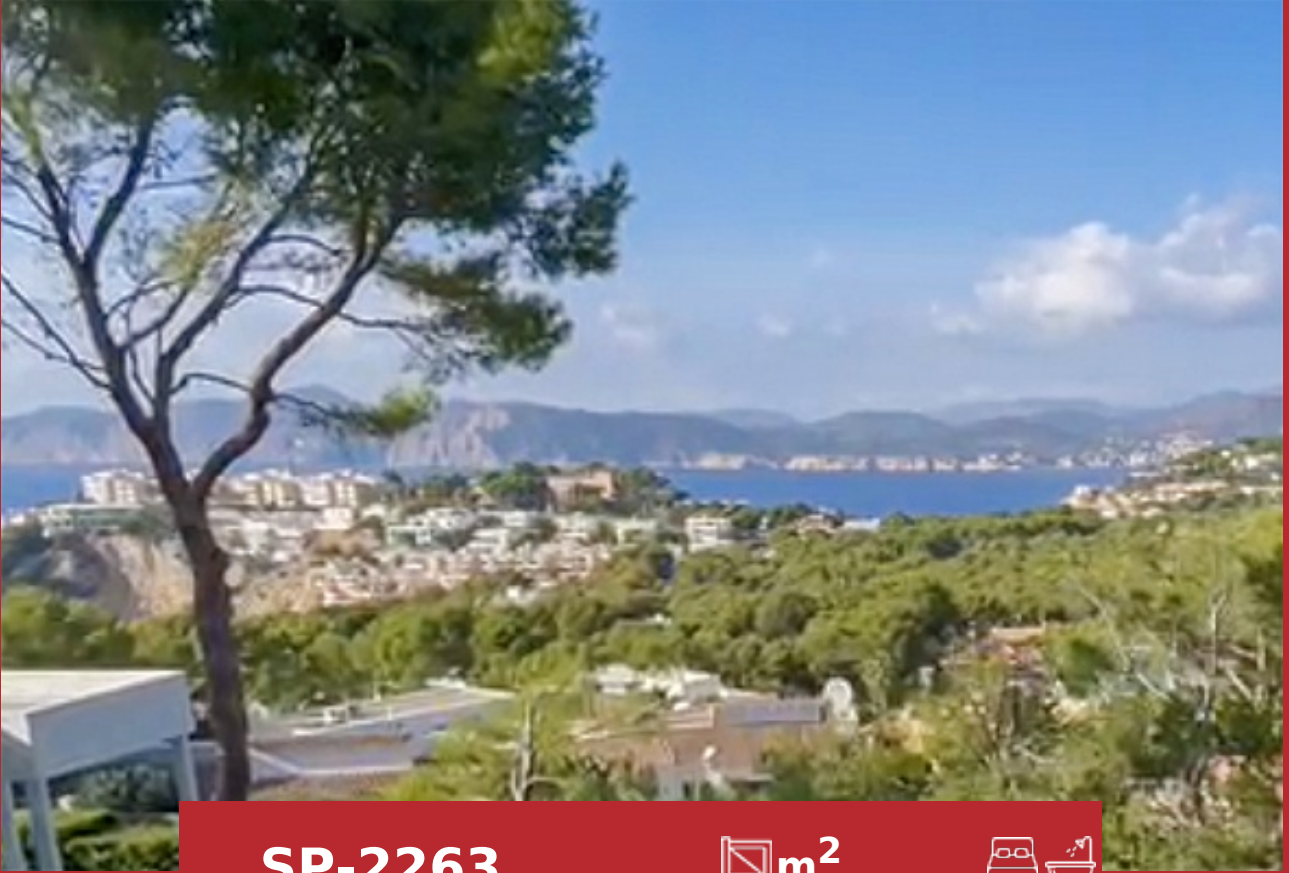

Land with sea views in an exclusive location in Nova Santa Ponsa

SP-2263

 m²

Land plot

€1 450 000

City Santa Ponsa

Region 18887

Plot size 1196 m²

Constructed area -

Terrace -

Further features include

Best offer.

Exclusively located plot of land with direct sea views in one of the most prestigious locations in Nova Santa Ponsa, southwest coast of Mallorca. The total area of the land plot is 1196 sq.m, which allows you to start building a villa with a total area of 350 sq.m. A very profitable opportunity to make a unique project for investors and construction companies. In this location, this is a rare opportunity to make a turnkey project at the stage of the zero cycle. Call or write to us right now and get additional advice on this object! Feel free to contact our real estate agency "YES! MALLORCA PROPERTY" with any questions about the property for any additional information and organization of a visit!